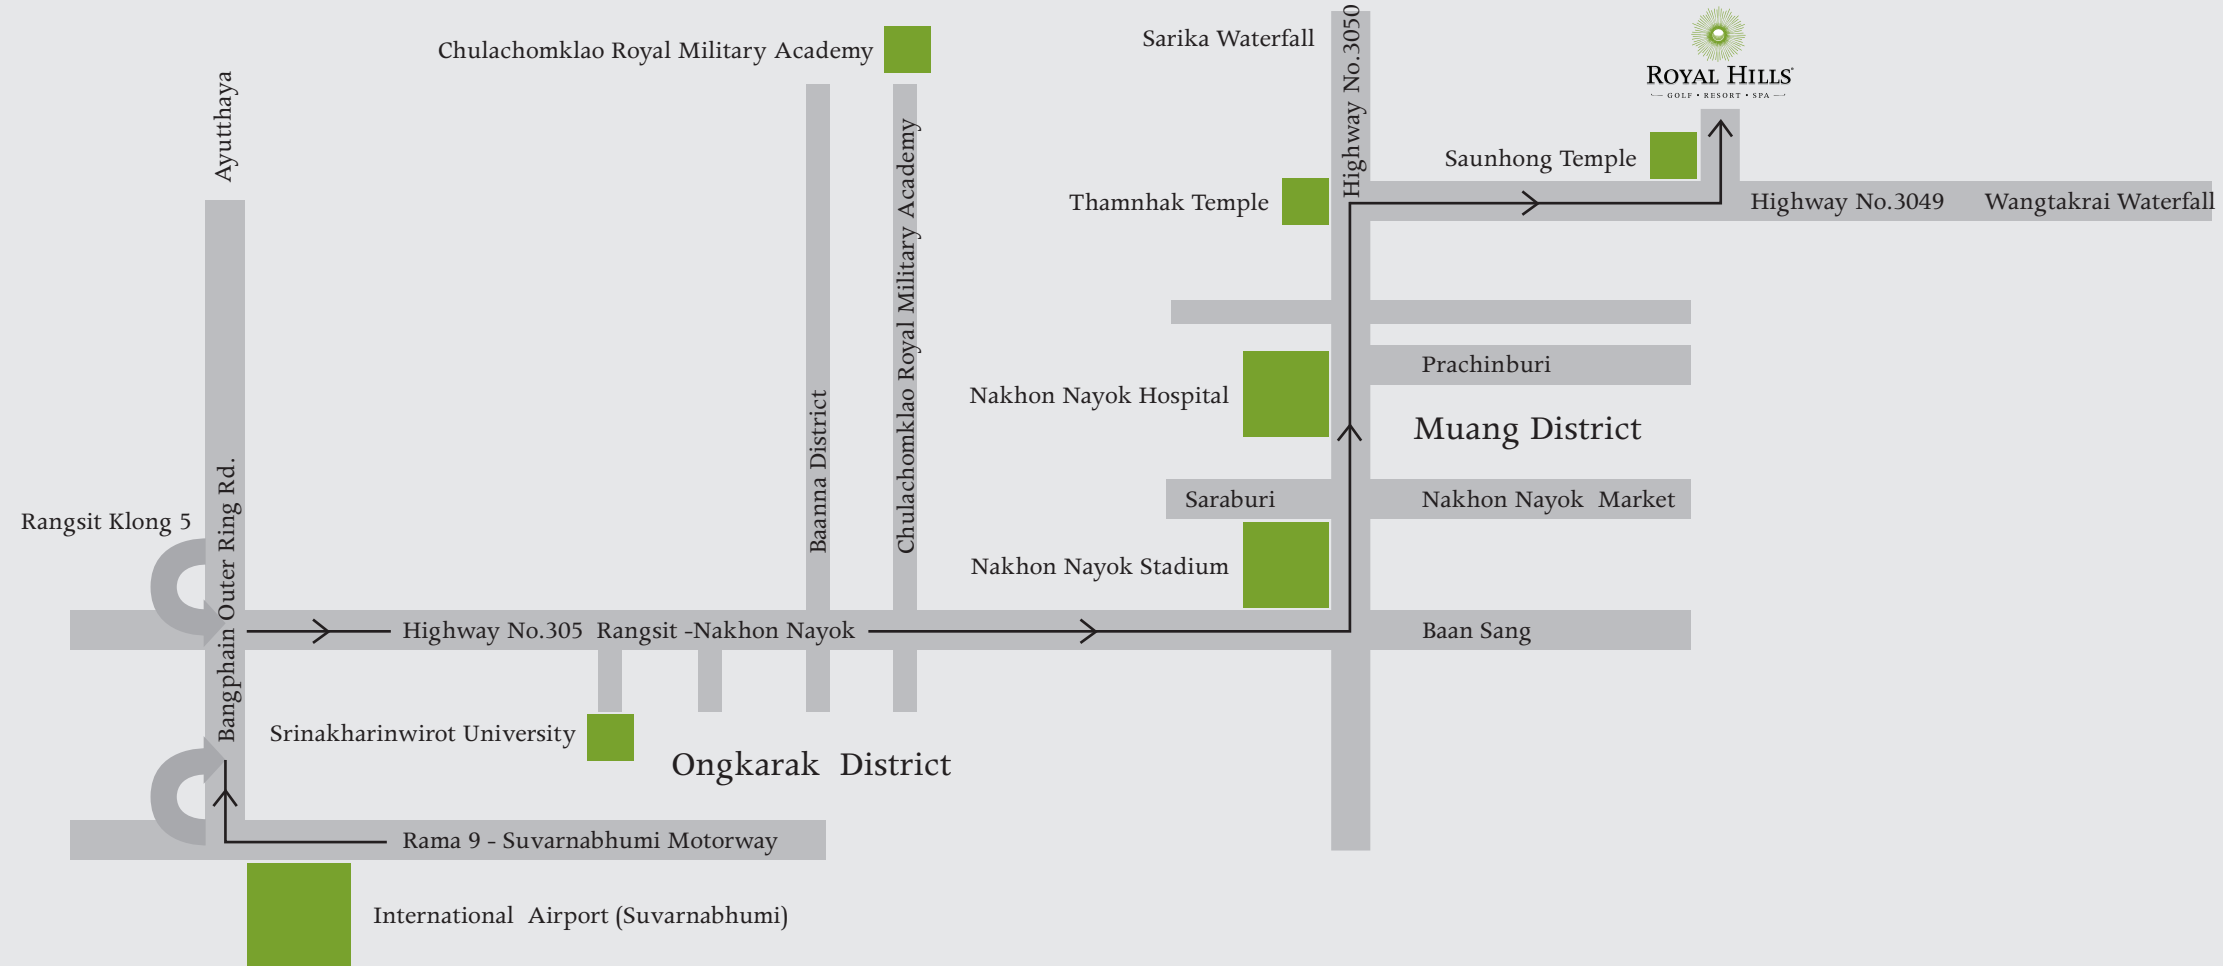

### From International Airport (Suvarnabhumi)

- Take Rama 9-Suvarnabhumi Motorway. After that take Bang pa-in Outerring Road.
- And take Highway No.305 Rangsit-Nakhon Nayok passing Ongkarak district.
- And Muang district.
- And take Highway No.3049 passing Saunhong Temple.
- The total distance is about 160 kilometers.

### From Future Park Rangsit

- Take Rangsit canal-Nakhon Nayok-Ongkarak.
- And take Highway No.305 Rangsit-Nakhon Nayok passing Ongkarak district.
- And take Highway No.3049 passing Saunhong Temple.
- The total distance is about 97 kilometers.

### From Bangpa-in Outer Ring Road

- Take Thanyaburi-klong 5 Rd.
- And take Highway No.305 Rangsit-Nakhon Nayok passing Ongkarak district.
- And take Highway No.3049 passing Saunhong Temple.
- The total distance is about 85 kilometers.