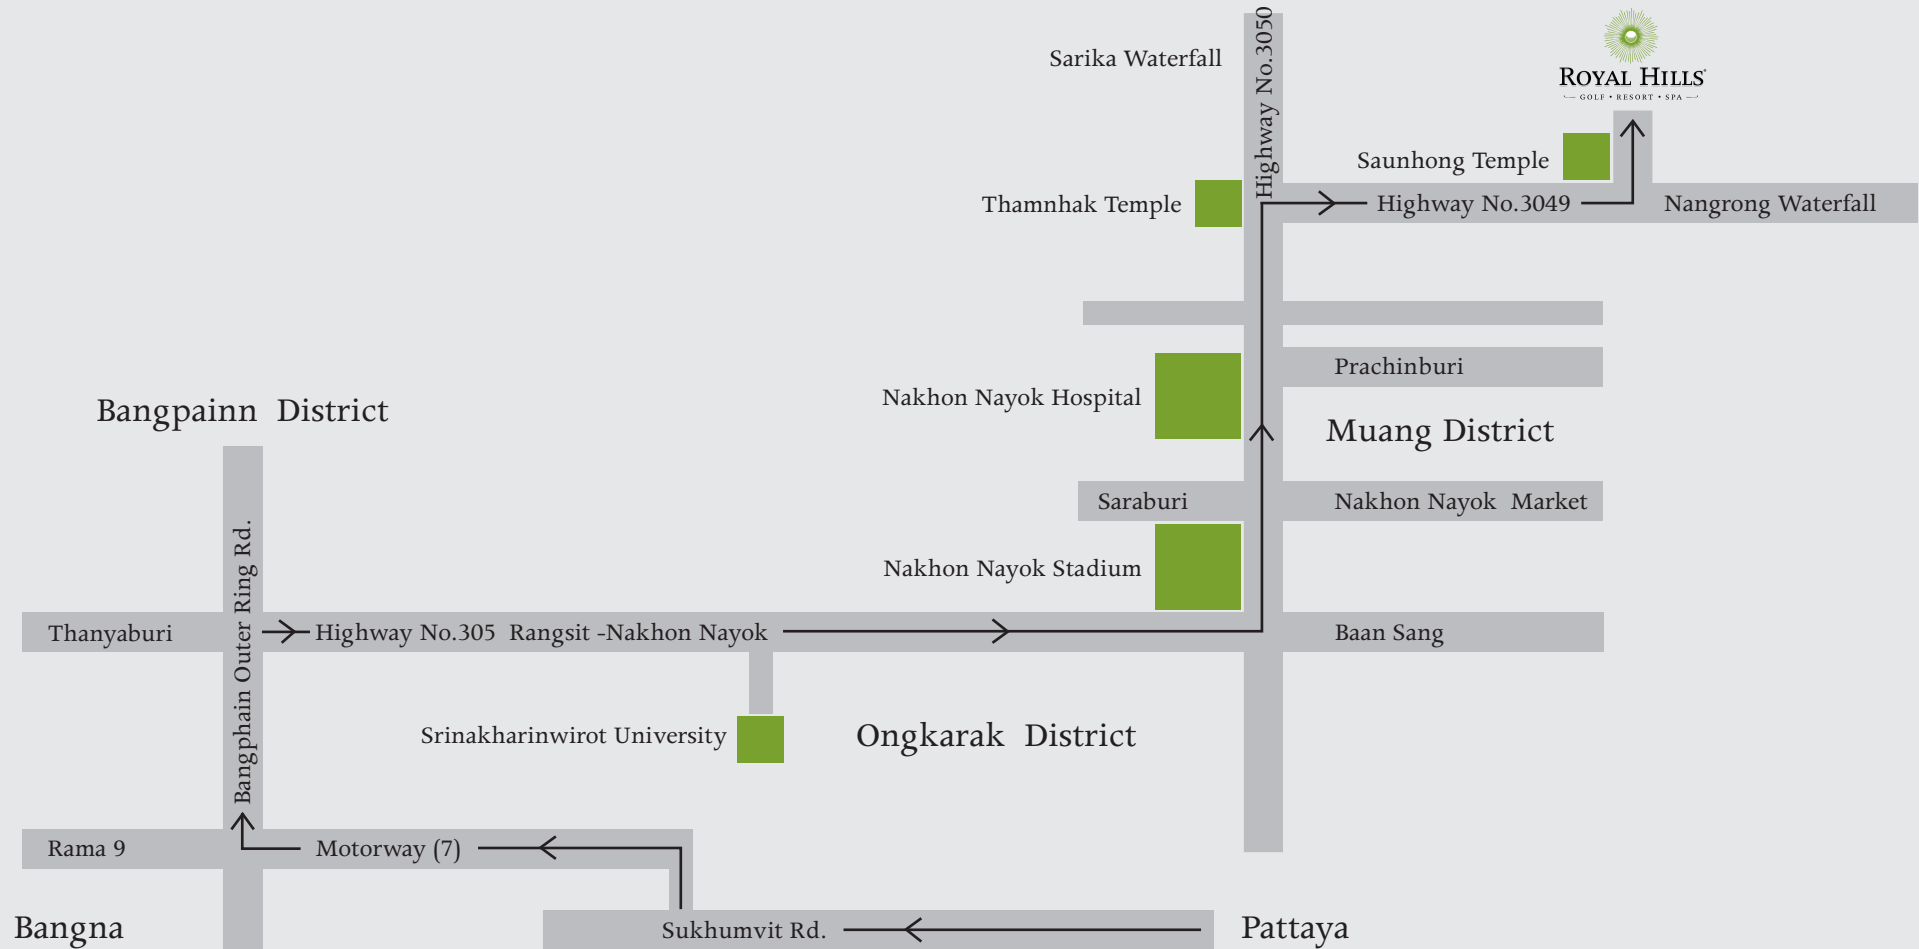

Royal Hills Golf Resort & Spa

100/1 Moo2 Sarika-Nang Rong Rd., T.Sarika, A.Muang, Nakhon Nayok 26000, Thailand.

Hotel : Tel.+66 (0) 37 385 210-4 Fax +66 (0) 37 385 217

Golf Course : Tel. +66 (0) 37 385 090-3 Fax. +66 (0) 37 385 094

From Pattaya

- Take Motorway (7)
- And take Bangpainn Outer Ring Rd. (9)
- Then Take High way No.305 Rangsit-Nakhon Nayok passing Srinakarinwirot University and Nakhon Nayok Stadium.
- And Take High way No.3049 passing Nakhon Nayok Hospital.
- Then continue taking High way No.3049 to Royal Hills Golf Resort and Spa.
- The total Distance is about 250 Kilometers.