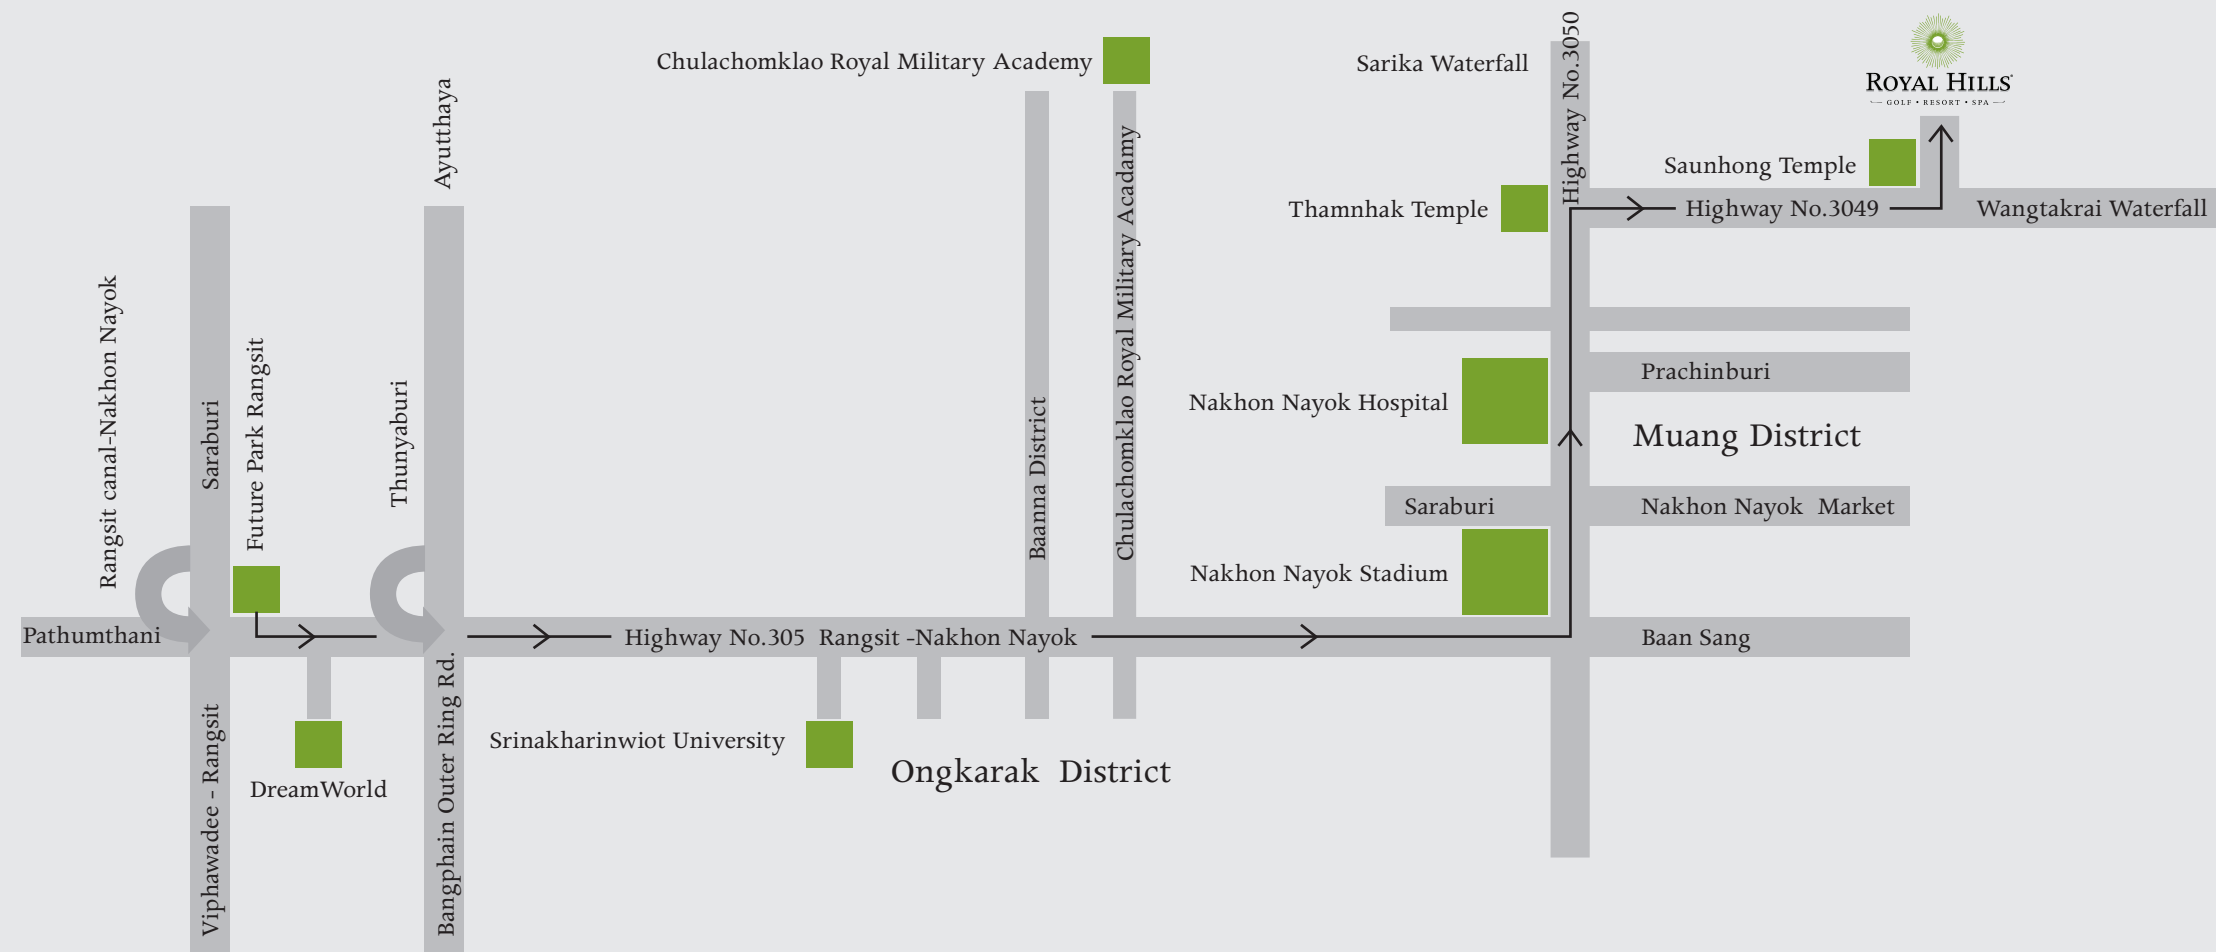

### From International Airport (Suvarnabhumi)

- Take Rama 9-Suvarnabhumi Motorway. After that take Bang pa-in Outerring Road.
- And take Highway No.305 Rangsit-Nakhon Nayok passing Ongkarak district.
- And Muang district.
- And take Highway No.3049 passing Saunhong Temple.
- The total distance is about 160 kilometers.

### From Future Park Rangsit

- Take Rangsit canal-Nakhon Nayok-Ongkarak.
- And take Highway No.305 Rangsit-Nakhon Nayok passing Ongkarak district.
- And take Highway No.3049 passing Saunhong Temple.
- The total distance is about 97 kilometers.

### From Bangpa-in Outer Ring Road

- Take Thanyaburi-klong 5 Rd.
- And take Highway No.305 Rangsit-Nakhon Nayok passing Ongkarak district.
- And take Highway No.3049 passing Saunhong Temple.
- The total distance is about 85 kilometers.